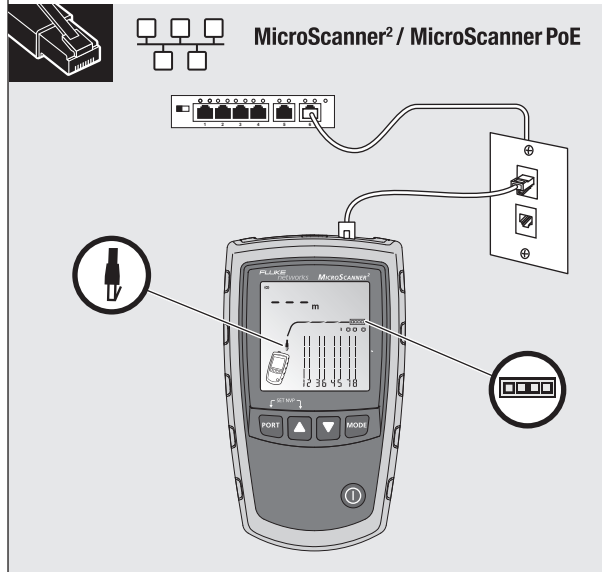

# MicroScanner™ Series Cable Verifiers

[www.flukenetworks.com](http://www.flukenetworks.com)

MicroScanner<sup>2</sup>

MicroScanner PoE

PN 5240866 June, 2020  
© 2020 Fluke Corporation. All Rights Reserved

**1**

**MicroScanner<sup>2</sup>**  
 PORT + [Up Arrow] + [Power]

**MicroScanner PoE**  
 TONE + PoE + [Power]

**2**

[Home] / [MODE]