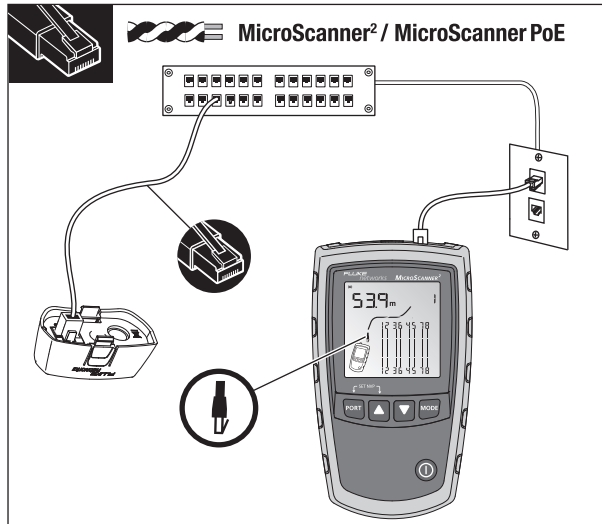

# MicroScanner™ Series Cable Verifiers

[www.flukenetworks.com](http://www.flukenetworks.com)

MicroScanner<sup>2</sup>

MicroScanner PoE

PN 5240866 June, 2020  
© 2020 Fluke Corporation. All Rights Reserved

**1**

**MicroScanner<sup>2</sup>**  
 PORT + [Up Arrow] + [Power]

**MicroScanner PoE**  
 TONE + PoE + [Power]

**2**

[Home] / [MODE]