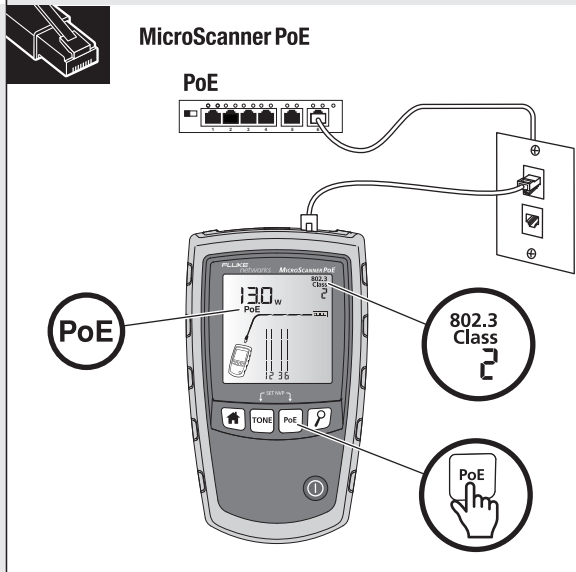

# MicroScanner™ Series Cable Verifiers

[www.flukenetworks.com](http://www.flukenetworks.com)

MicroScanner<sup>2</sup>

MicroScanner PoE

PN 5240866 June, 2020  
© 2020 Fluke Corporation. All Rights Reserved

**1**

**MicroScanner<sup>2</sup>**  
 PORT + [Up Arrow] + [Power]

**MicroScanner PoE**  
 TONE + PoE + [Power]

**2**

[Home] / [MODE]