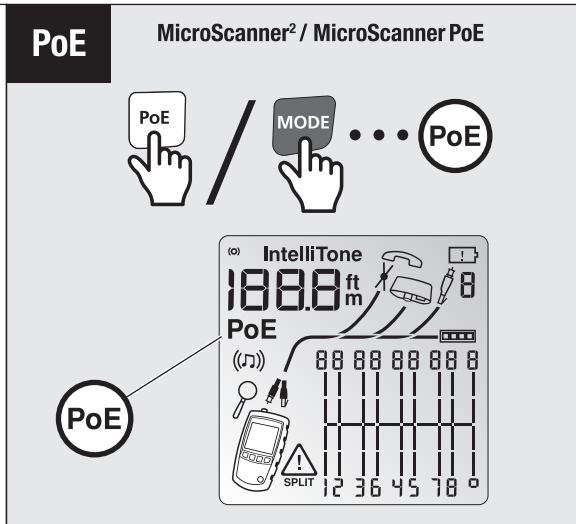

# MicroScanner™ Series Cable Verifiers

[www.flukenetworks.com](http://www.flukenetworks.com)

MicroScanner<sup>2</sup>

MicroScanner PoE

PN 5240866 June, 2020  
© 2020 Fluke Corporation. All Rights Reserved

**1**

**MicroScanner<sup>2</sup>**  
 PORT + [Up Arrow] + [Power]

**MicroScanner PoE**  
 TONE + PoE + [Power]

**2**

[Home] / [MODE]