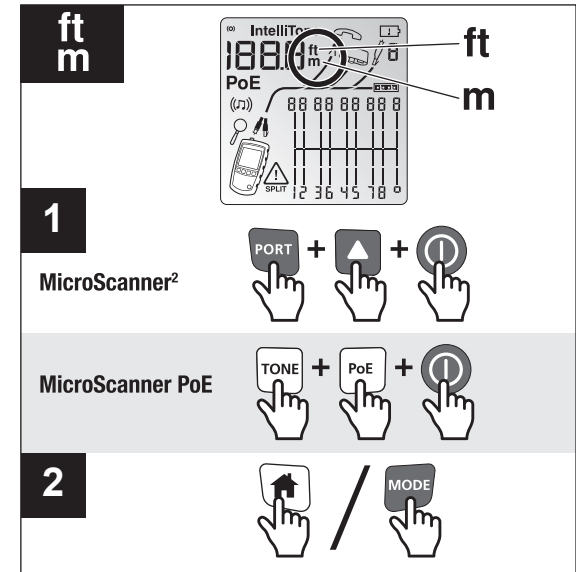

# MicroScanner™ Series Cable Verifiers

[www.flukenetworks.com](http://www.flukenetworks.com)

MicroScanner<sup>2</sup>

MicroScanner PoE

PN 5240866 June, 2020  
© 2020 Fluke Corporation. All Rights Reserved

**1**

**MicroScanner<sup>2</sup>**  
 PORT + [Up Arrow] + [Power]

**MicroScanner PoE**  
 TONE + PoE + [Power]

**2**

[Home] / [MODE]