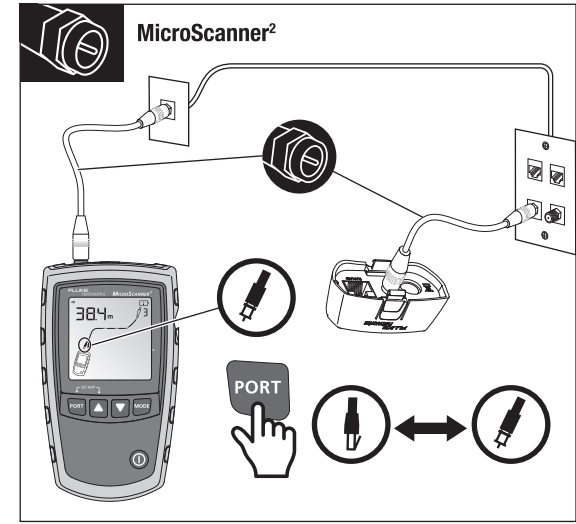

# MicroScanner™ Series Cable Verifiers

[www.flukenetworks.com](http://www.flukenetworks.com)

MicroScanner<sup>2</sup>

MicroScanner PoE

PN 5240866 June, 2020  
© 2020 Fluke Corporation. All Rights Reserved

**1**

**MicroScanner<sup>2</sup>**  
 PORT + [Up Arrow] + [Power]

**MicroScanner PoE**  
 TONE + PoE + [Power]

**2**

[Home] / [MODE]