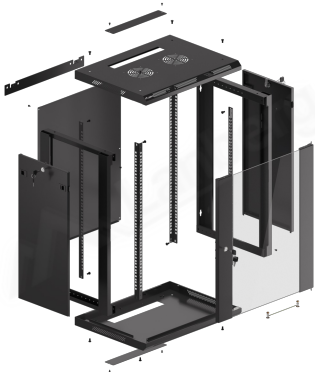

**WF01-6415-10B**

# RACK CABINET 19" WALL-MOUNT

## PRODUCT FEATURES:

- Made of high quality rolled steel
- Designed for self-assembly (FLAT PACK)
- Equipped with numbered mounting rails
- Has the ability to mount optional wheels
- Included wall mounting bracket
- Cable entry panel: top and bottom

## PRODUCT SPECIFICATION:

Type of cabinet	Wall mount
Size	19"
ICT Height	15 U
Assembly type	Self-assembly
Weatherproof rating	IP20
Working depth	355 mm
Standard	ANSI/EIA RS-310-D, DIN 41491/PART 1, DIN 41494/PART 7, ETSI, IEC297-2:1982
Maximum static load	60 kg
Front door types	Temper glass
Slot amount for fans	2
Colour	Black
Front door thickness	5 mm
Upper & lower panel thickness	1,2 mm
Side panel thickness	1 mm
Mounting rails thickness	1,5 mm
Other elements sheet thickness	1,2 mm
Depth	450 mm
Weight	24 kg
Included Accessories	User guide, Grounding cable, M6 screws, Mounting bracket, Front lock, Side locks, Set of assembly elements