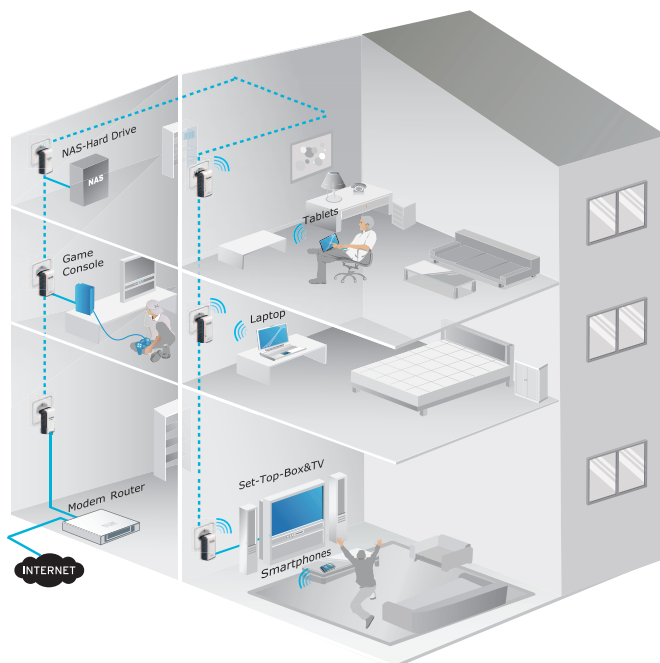

◎ Specifications:

Hardware Features	
Standards And Protocols	HomePlug AV, IEEE802.3, IEEE802.3u, IEEE802.11n/g/b
Interface	1*10/100Mbps Ethernet Port
Plug Type	EU, US, UK
Button	Pair Button\WiFi (WPS)
LED Indicator	PWR, PLC, ETH, WiFi
Dimensions (Wx Dx H mm)	4.1x 2.3x 1.6 in. (105x 58x 40 mm)
Power Consumption	< 6 W
Range	300 Meters over electrical circuit
Software Features	
Modulation Technology	OFDM
Encryption	Powerline: 128-bit AES Encryption Wireless: WEP, WPA/WPA2, WPA-PSK/WPA2-PSK Encryption
Others	
Certification	CE, FCC, RoHS
Package Contents	Powerline Ethernet Adapter Ethernet cable (RJ45) Resource CD Quick Installation Guide
System Requirements	Windows 2000/XP/2003/Vista, Windows 7, Mac, Linux*
Environment	Operating Temperature: 0°C~40°C (32°F ~104°F) Storage Temperature: -40°C~70°C (-40°F~158°F) Operating Humidity: 10%~90% non-condensing Storage Humidity: 5%~90% non-condensing

* Utility Supports Windows 2000,XP 32/64 bit, Vista 32/64 bit, Windows 7 32/64 bit

◎ Diagram:

Package:

- TL-WPA271
- RJ-45 Ethernet Cable
- Quick Installation Guide
- Resource CD, including:
  - Powerline Ethernet Adapter Utility
  - User Guide
- Other relevant contents